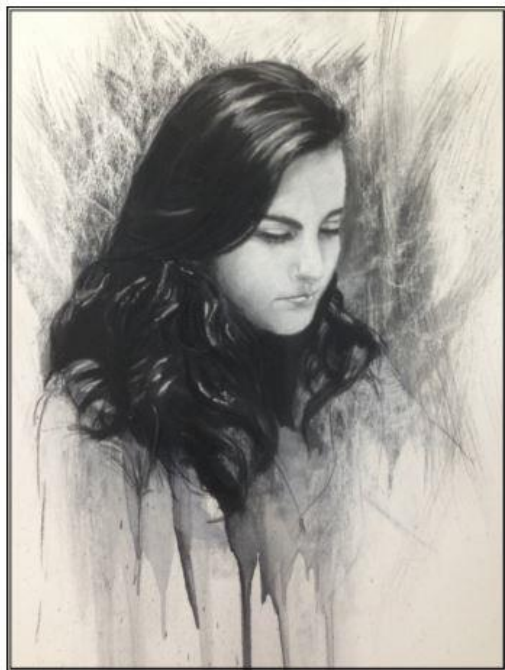

44th ANNUAL ART EXHIBITION

Best in Show ~ 2013
"Thought" by Anne Hall

Waverley Arts Society

11th ~ 31st October 2014

The Highway Gallery,
14 The Highway, Mount Waverley.

**Gallery open Wednesday — Sunday.
12 noon — 4pm**